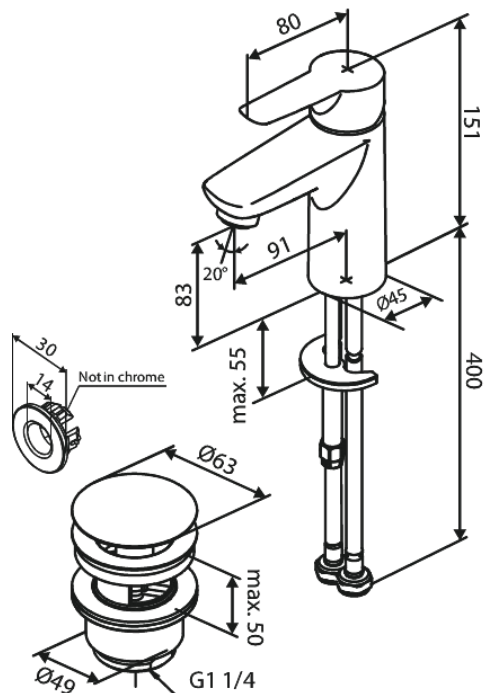

Product features

FM Mattsson Denmark ApS
Hvidkærvej 48, 5250 Odense SV, DK-56416218

+45 88 33 00 34 damixa-international@fmmattssongroup.com

Mere information på damixa.com

damixa